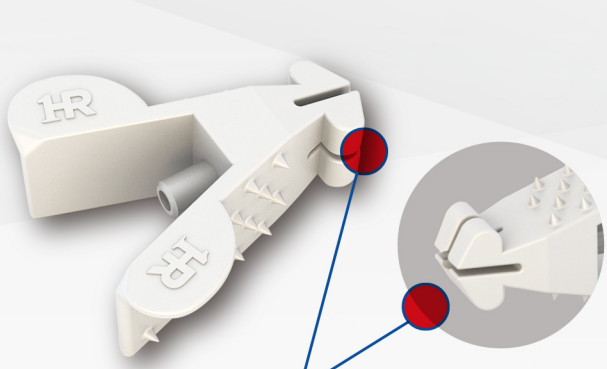

Self Suction · Save Hand · Save Time

DentiAnn Bite Suction

DentiAnn Bite Suction Special Advantage

Possible Autoclave(135°C)

“A” Head

Inlet never clogged up.

“Guide wing”

Rotation guide make easily sucking.

“Spike”

Need only 1 spike for perfect pix.

“Suction Tube”

Easily adjustable for all patients.

DentiAnn Bite Suction Special 3 bite position

Normal Bite

Normal position(incl children)

Rotation Bite

Deep throat - Deep rotation position

Rest Bite

Stand by & rest position after Tx