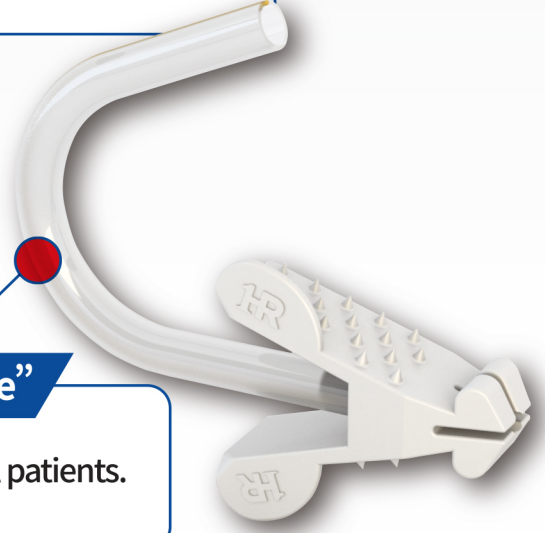

Self Suction · Save Hand · Save Time

DentiAnn Bite Suction

DentiAnn Bite Suction Special Advantage

Possible Autoclave(135°C)

“A” Head

Inlet never clogged up.

“Guide wing”

Rotation guide make easily sucking.

“Spike”

Need only 1 spike for perfect pix.

“Suction Tube”

Easily adjustable for all patients.

DentiAnn Bite Suction Special 3 bite position

Normal Bite

Normal position(incl children)

Rotation Bite

Deep throat - Deep rotation position

Rest Bite

Stand by & rest position after Tx