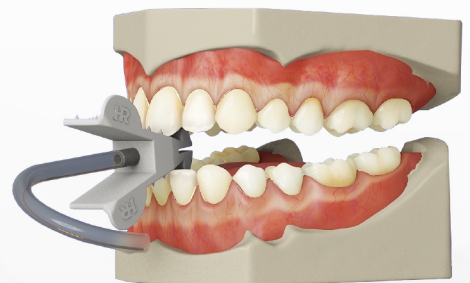

Self Suction · Save Hand · Save Time

DentiAnn Bite Suction

DentiAnn Bite Suction Special Advantage

Possible Autoclave(135°C)

“A” Head

Inlet never clogged up.

“Guide wing”

Rotation guide make easily sucking.

“Spike”

Need only 1 spike for perfect pix.

“Suction Tube”

Easily adjustable for all patients.

DentiAnn Bite Suction Special 3 bite position

Normal Bite

Normal position(incl children)

Rotation Bite

Deep throat - Deep rotation position

Rest Bite

Stand by & rest position after Tx