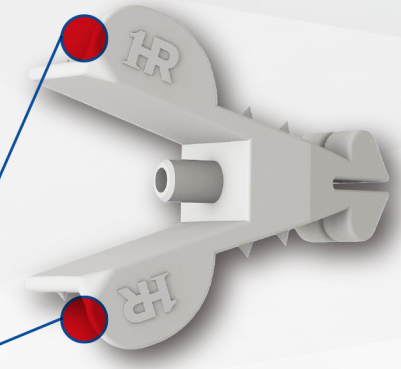

Self Suction · Save Hand · Save Time

DentiAnn Bite Suction

DentiAnn Bite Suction Special Advantage

Possible Autoclave(135°C)

“A” Head

Inlet never clogged up.

“Guide wing”

Rotation guide make easily sucking.

“Spike”

Need only 1 spike for perfect pix.

“Suction Tube”

Easily adjustable for all patients.

DentiAnn Bite Suction Special 3 bite position

Normal Bite

Normal position(incl children)

Rotation Bite

Deep throat - Deep rotation position

Rest Bite

Stand by & rest position after Tx