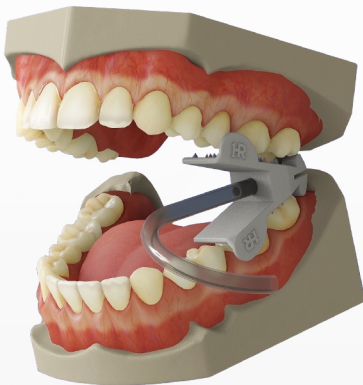

Self Suction · Save Hand · Save Time

DentiAnn Bite Suction

DentiAnn Bite Suction Special Advantage

Possible Autoclave(135°C)

“A” Head

Inlet never clogged up.

“Guide wing”

Rotation guide make easily sucking.

“Spike”

Need only 1 spike for perfect pix.

“Suction Tube”

Easily adjustable for all patients.

DentiAnn Bite Suction Special 3 bite position

Normal Bite

Normal position(incl children)

Rotation Bite

Deep throat - Deep rotation position

Rest Bite

Stand by & rest position after Tx