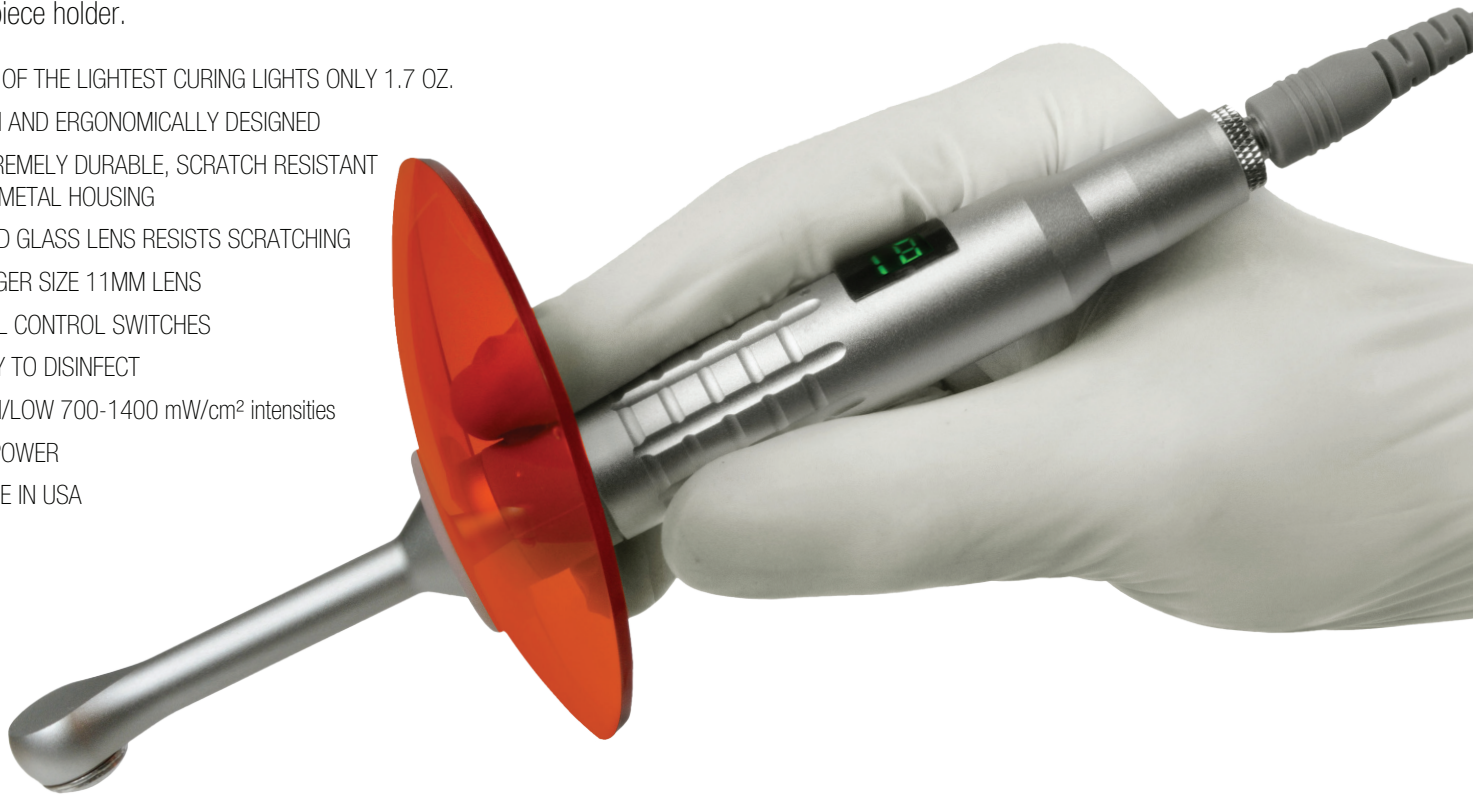

11 mm

The
CureTM
SERIES *TC-24a*

THE SMALLEST, MOST POWERFUL
AND DURABLE LED CURING LIGHT.
NOW WITH A WIDER LENS!

SPRING
HEALTH PRODUCTS

1.800.800.1680
www.SpringHealthProducts.com

THE LED CURING LIGHT WITH THE WIDER LENS.

Spring Health Products' The CURE TC-24A premium curing light is the latest in high-power LED technology providing 1400 mW/cm² intensity. The LED has 4 diodes in the tip to provide a 6-second cure at a wavelength capable of polymerizing most light-cured dental materials even through porcelain. The digital timer readout can be set from 2 to 20 seconds, and the all metal housing is durable, easy to disinfect and virtually unbreakable. Small and extremely light weight (1.7 oz) to reduce fatigue the unique ergonomic shape provides a comfortable grip from any angle with a grip diameter of only 3/4 of an inch (19 mm) and is designed to fit in a standard dental unit handpiece holder.

- ONE OF THE LIGHTEST CURING LIGHTS ONLY 1.7 OZ.
- SLIM AND ERGONOMICALLY DESIGNED
- EXTREMELY DURABLE, SCRATCH RESISTANT ALL METAL HOUSING
- HARD GLASS LENS RESISTS SCRATCHING
- LARGER SIZE 11MM LENS
- DUAL CONTROL SWITCHES
- EASY TO DISINFECT
- HIGH/LOW 700-1400 mW/cm² intensities
- AC POWER
- MADE IN USA

Package Contents:

- Spring THE Cure TC-24a LED curing light
- 2 flat-surface mount hangers
- The Cure orange light-shield
- 50 Barrier sleeves
- Lens wrench

Accessories Available:

- #TC-CS Protective Barrier Sleeves (400/Bx)
- #662 Radiometer Light Meter